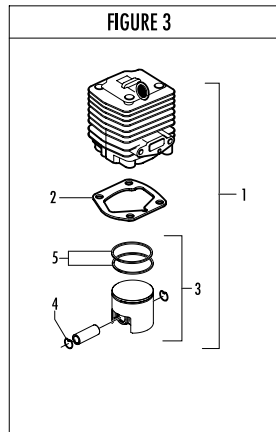

brand	MCCULLOCH

date	MAR/03	SHEET 1/4

Model	Prefix
ELITE 4330X PRO B.BOX	01

Product number
953900476

FIGURE 1