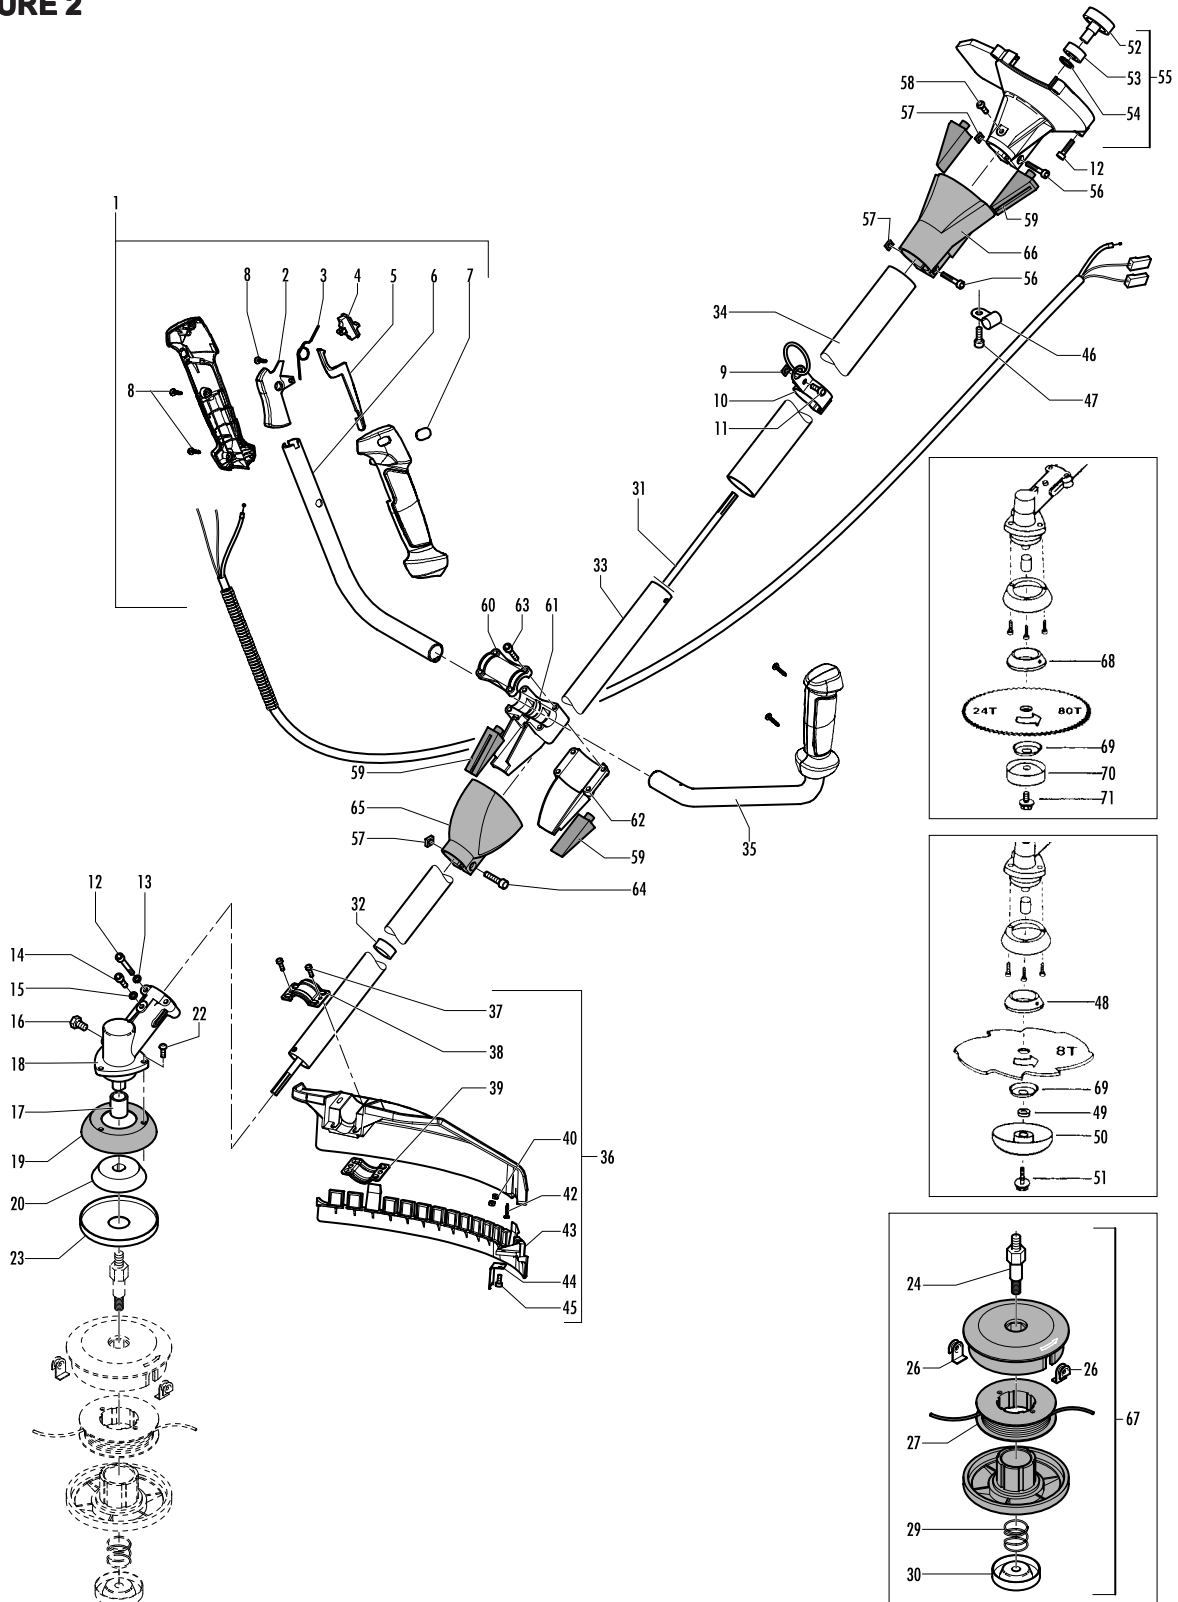

brand	MCCULLOCH

date	MAR/03	SHEET 3/4

Model	Prefix
ELITE 4330X PRO B.BOX	01

Product number
953900476

FIGURE 2