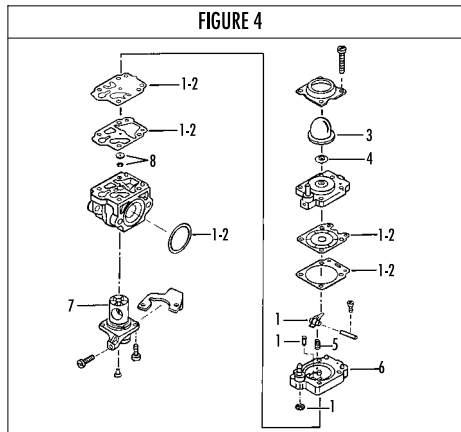

brand	MCCULLOCH

date	MAR/03	SHEET 1/4

Model	Prefix
ELITE 4330X PRO B.BOX	01

Product number
953900476

FIGURE 1