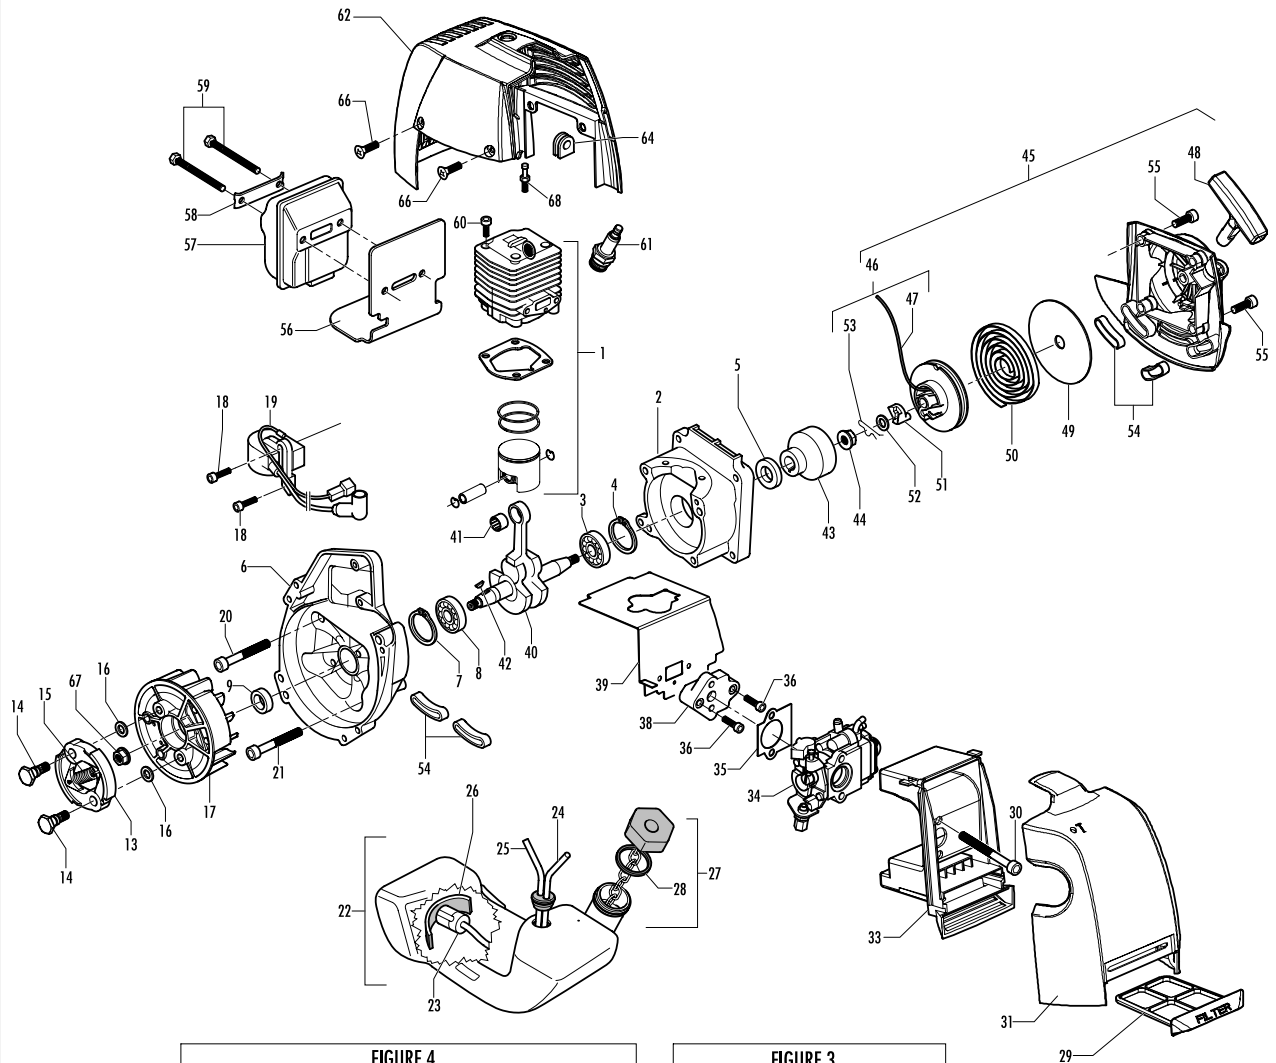

brand	MCCULLOCH

date	MAR/03	SHEET 1/4

Model	Prefix
ELITE 4330X PRO B.BOX	01

Product number
953900476

FIGURE 1